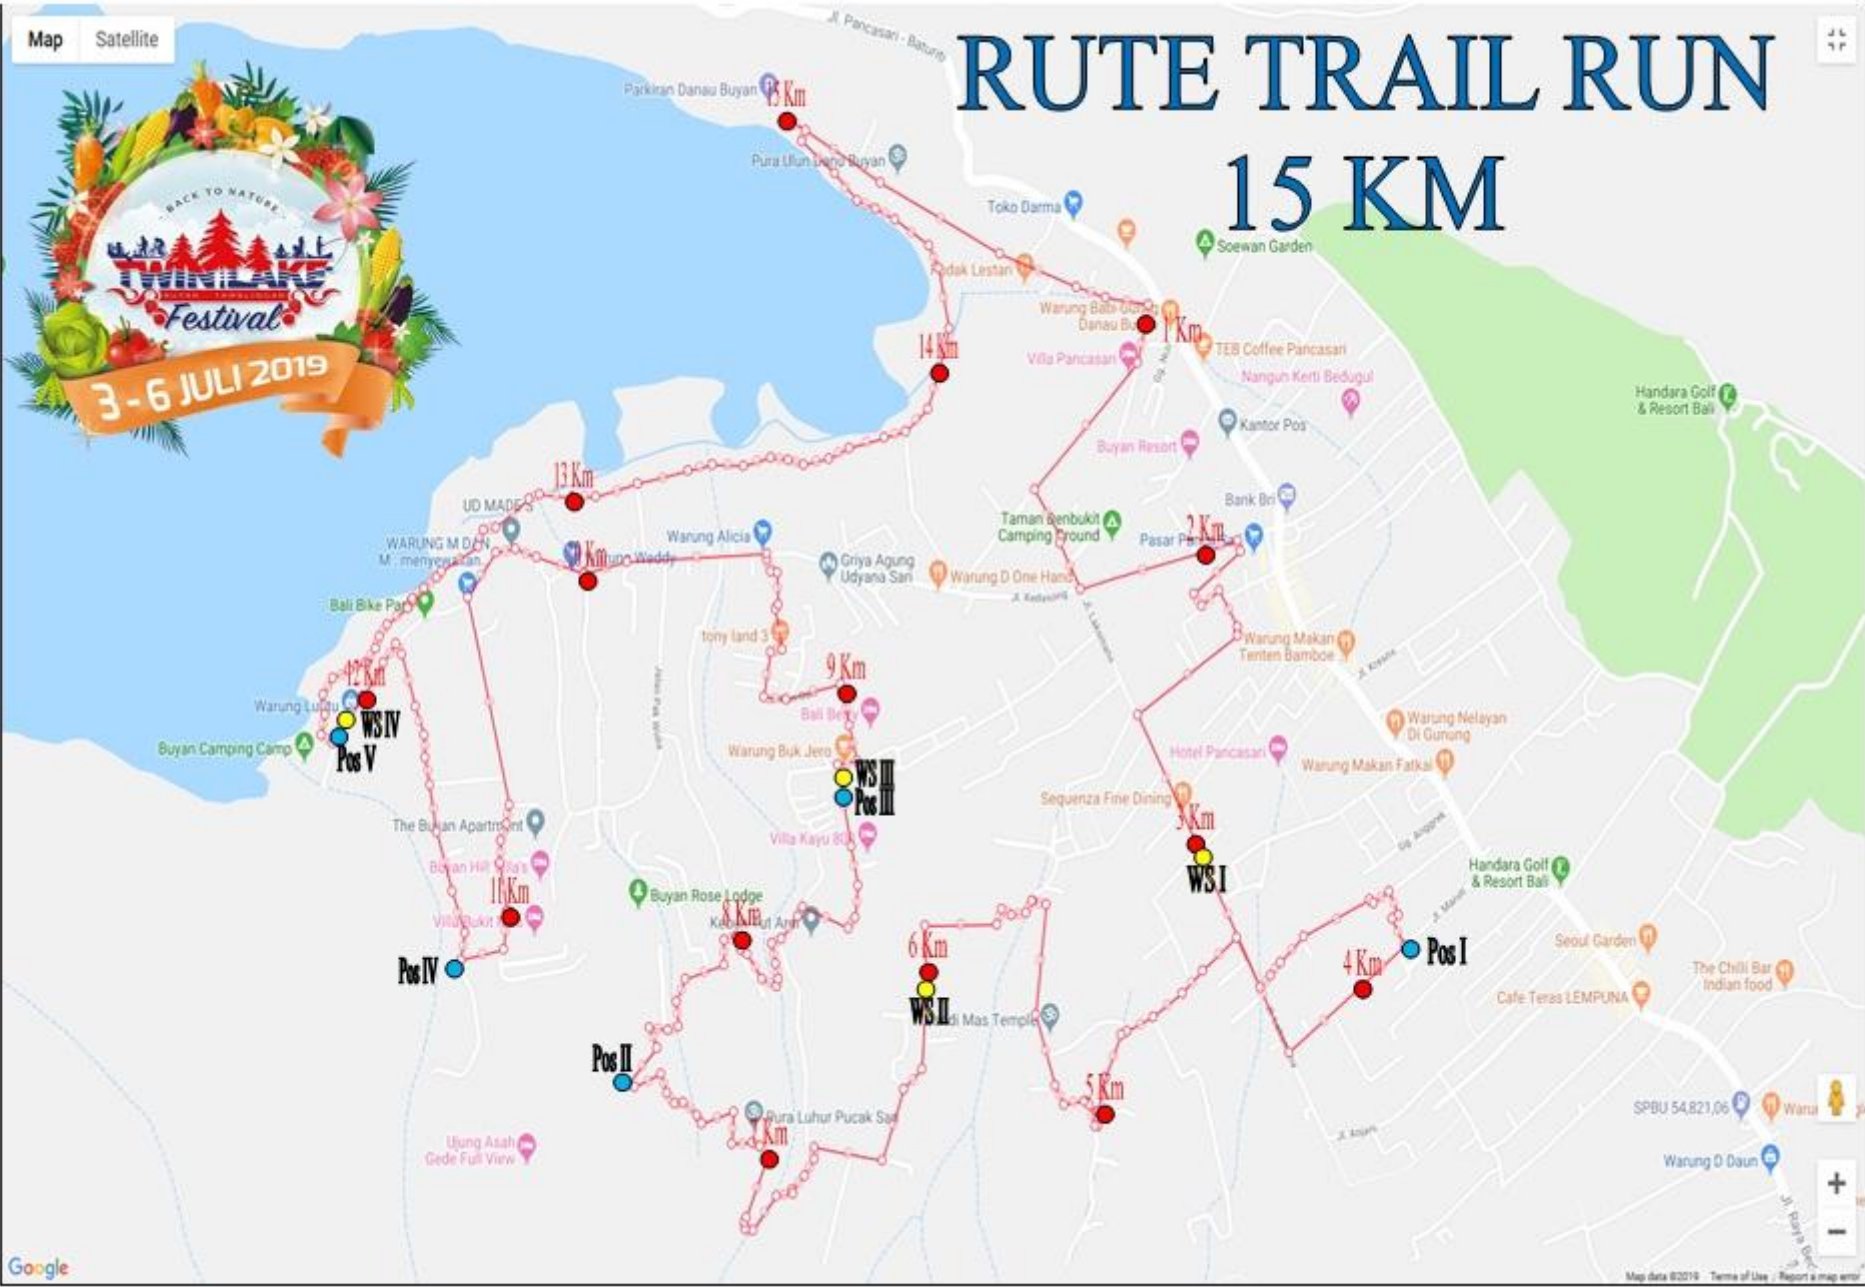

# RUTE TRAIL RUN 10 KM

Map Satellite

# RUTE TRAIL RUN 15 KM

Google

Map data ©2019 - Terms of Use - Report a map error