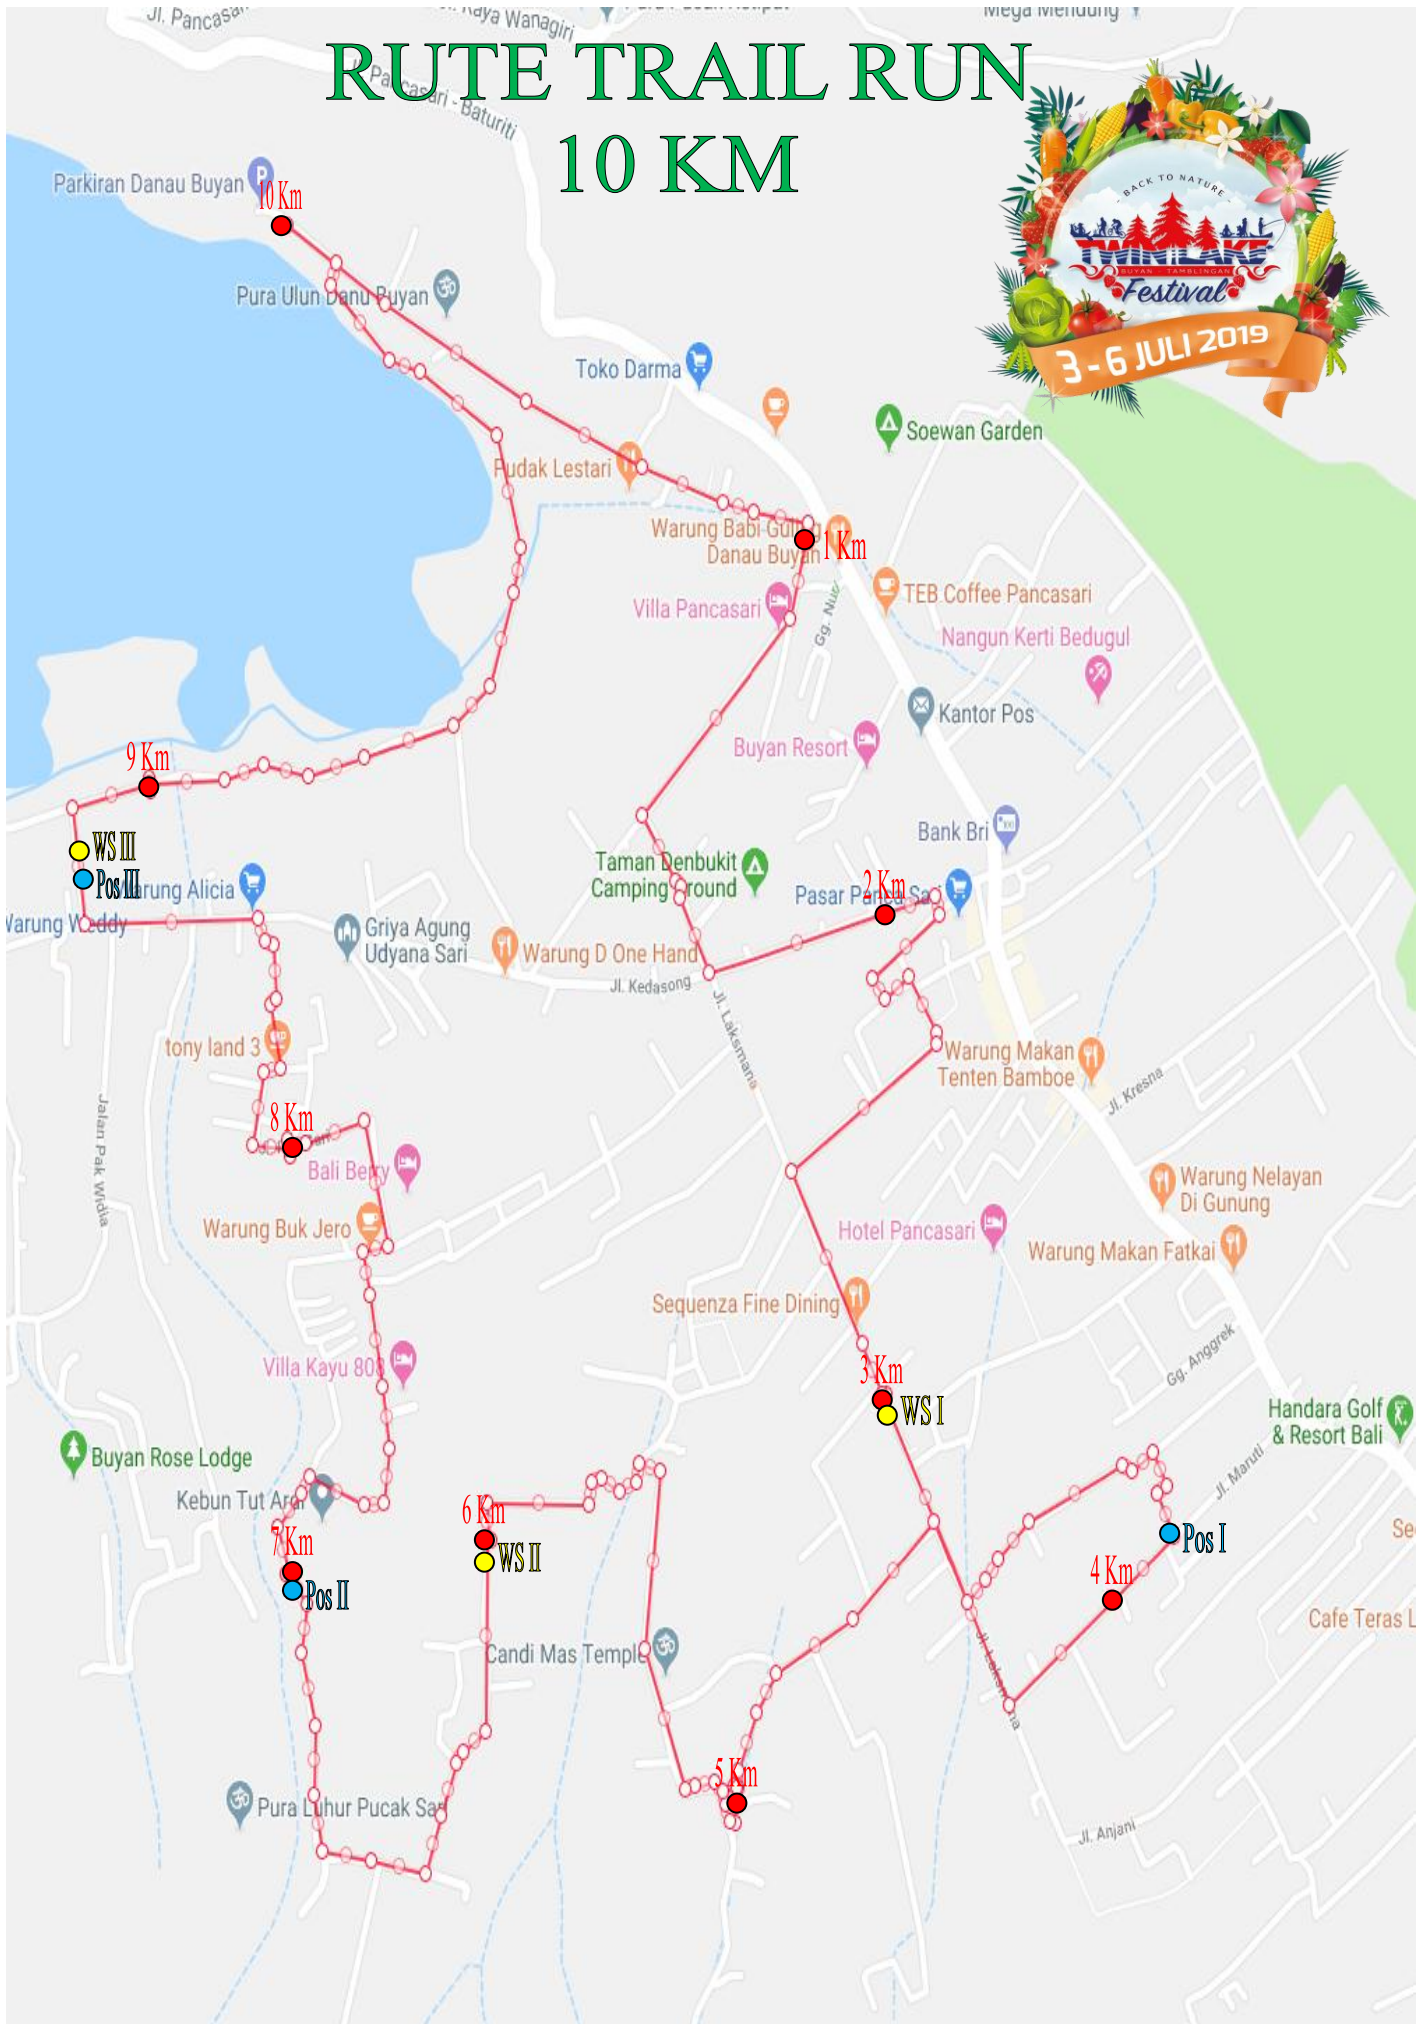

# RUTE TRAIL RUN 10 KM

Map Satellite

# RUTE TRAIL RUN 15 KM

Google

Map data ©2019 - Terms of Use - Report a map error